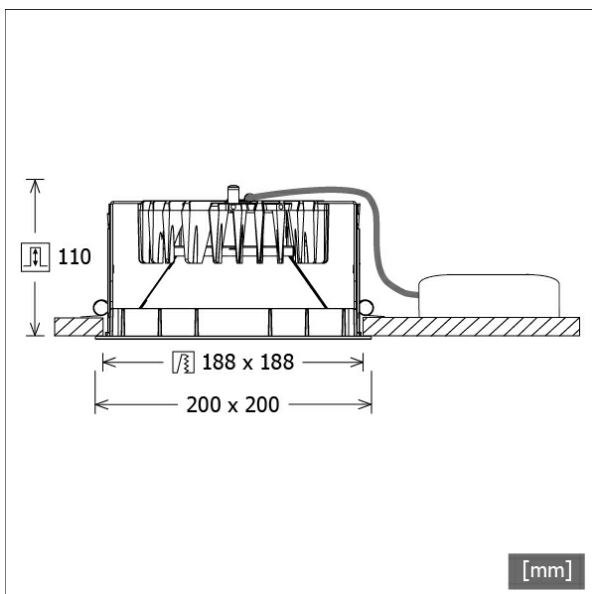

Description

- recessed spotlight with optical design variants for general lighting
- outstanding ease of maintenance
- no UV and thermal emissions
- innovative thermal management with passive cooling (heat sink made from die-cast aluminium)
- non-reflective matt aluminium reflector for highest luminous efficiency and best glare-free lighting
- front/recessed frame made from die-cast zinc with clear light effect frame (other decor/light effect frames and deco glasses are available as options)
- tool-free ceiling mounting via automatic quick clamping (automatic adjustment of the ceiling thickness)
- luminaire and ballast permanently connected via cable (length: 500 mm), ballast ready for mains connection
- ballast (LED converter) included (external placement)

Standard options

Special options

Lighting data / Norms

Lamps	LED Modul / CRI 80 / 3000 K
EPREL light sources	891012
Lifetime	L90 B50 50.000 h L80 B50 100.000 h L80 B20 50.000 h
System power	26.0 W
Luminaire luminous flux	max. 3240 lm
System efficiency	124.61 lm/W
Module efficiency	167.99 lm/W
UGR class	≤25
Supply voltage	220 - 240 V / 50 - 60 Hz
Protection class	II
Type of protection	IP20

Dimensions / Weights

Length	200 mm
Width	200 mm
Height	112 mm
Cut-out (LxW)	188 x 188 mm
Ceiling thickness	5.0 - 50.0 mm
Recessed depth	110 mm
Net weight	1.21 kg
Gross weight	1.27 kg