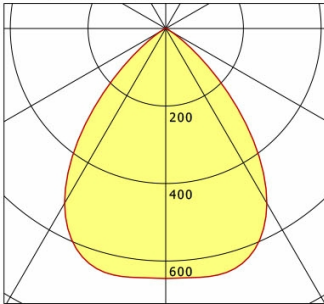

Dimensions / Weights

Length	200 mm
Width	200 mm
Height	112 mm
Cut-out (LxW)	188 x 188 mm
Ceiling thickness	5.0 - 50.0 mm
Recessed depth	110 mm
Net weight	1.21 kg
Gross weight	1.27 kg

FLIQ 400.3030.01

Flixx 400 Square (FLIQZ 400.05, 1xLED 26W 830/3000K 3240lm)

C0/C180 cd / 1000 lm

	C0	C90	C180	C270
0°	645	645	645	645
15°	647	647	647	647
30°	521	521	521	521
45°	209	209	209	209
60°	17	17	17	17
75°	4	4	4	4
90°	0	0	0	0
cd / 1000 lm				

Offset [m] Cone width [m] Illuminance [lx]