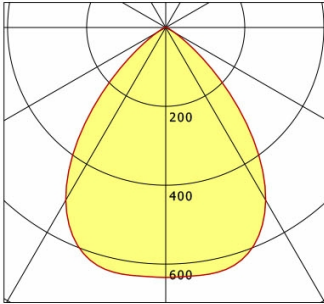

C0	C90	C180	C270
0°	634	634	634	634
15°	630	630	630	630
30°	506	506	506	506
45°	213	213	213	213
60°	26	26	26	26
75°	5	5	5	5
90°	0	0	0	0
cd / 1000 lm				

Offset [m] Cone width [m] Illuminance [lx]

Offset [m]	Cone width [m]	Illuminance [lx]
3.0	5.04	223.3
6.0	10.08	55.8
9.0	15.12	24.8
12.0	20.16	14.0
15.0	25.19	8.9

η	LED
Efficiency	122 lm/W
Direct/Indirect	↓ 100% / ↑ 0%
System Power	26 W
UGR	X=4H, Y=8H
Reflection factors	70/50/20
UGR C0/C180	21.1
UGR C90/C270	21.1
CIE Flux Codes	79 98 100 100 100
Ra/CRI	>80

LTS