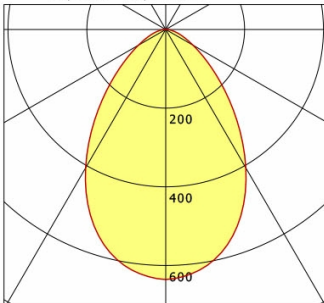

C0	C90	C180	C270
0°	636	636	636	636
15°	577	577	577	577
30°	406	406	406	406
45°	204	204	204	204
60°	80	80	80	80
75°	27	27	27	27
90°	0	0	0	0
cd / 1000 lm				

Offset [m] Cone width [m] Illuminance [lx]

Offset [m]	Cone width [m]	Illuminance [lx]
3.0	4.40	218.9
6.0	8.80	54.7
9.0	13.19	24.3
12.0	17.59	13.7
15.0	21.99	8.8

η	LED
Efficiency	119 lm/W
Direct/Indirect	↓ 100% / ↑ 0%
System Power	26 W
UGR	X=4H, Y=8H
Reflection factors	70/50/20
UGR C0/C180	24.6
UGR C90/C270	24.6
CIE Flux Codes	67 91 98 100 100
Ra/CRI	>80

LTS

Flixx 400 Square (FLIQZ 400.25, 1xLED 26W 830/3000K 3170lm)

C0/C180 cd / 1000 lm