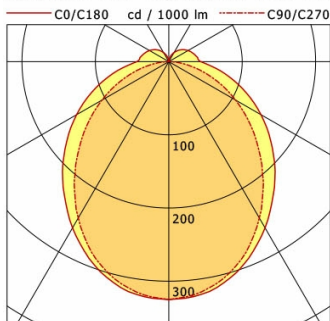

Lichtkanal 070 - Light-Insert (AOV-002/005.2, 1xLED 18W 840/4000K 2270lm)

	C0	C90	C180	C270
0°	325	325	325	325
30°	262	247	262	247
60°	145	105	145	105
90°	43	1	43	1
120°	30	1	30	1
150°	14	1	14	1
180°	0	0	0	0
cd / 1000 lm