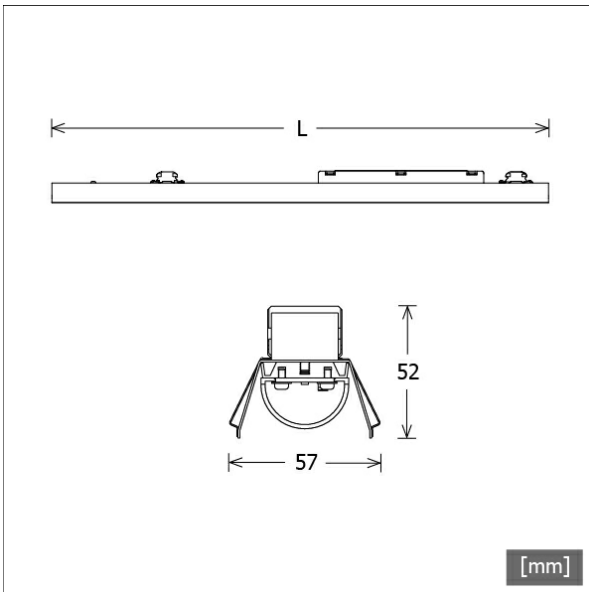

Description

- light-insert with integrated LED strips
- reflector made from white-painted aluminium
- no UV and thermal emissions
- almost all strip light lengths can be realised
- 5-pole through-wiring kit included
- emergency lighting LED Driver with DALI interface and automatic test function
- non-maintained operation
- dALI interface for controlled testing and monitoring (if the DALI bus is not connected, the unit will operate in self-test mode)
- rated duration: 3 h
- automatic shutdown of the output if LED load is out of range
- constant power output: 2.5 W
- luminous flux: 260 lm
- patented addressing function (EZ easy addressing)
- electronic multi-level charge system
- connection options
- batteries: high-temperature cells (NiMH batteries 4 Ah / 3.6 V)
- typ. power factor at 230 V / 50 Hz: 0.45
- time to light: < 0.25 s from detection of emergency event
- overvoltage protection :320 V for 1 h
- ambient temperature: -20...+45 °C
- lifetime: 4 years with maximum 2 discharges every year
- mains voltage changeover threshold according to EN 60598-2-22
- curved PMMA diffuser for uniform light distribution
- tool-free snapping into Lichtkanal profile
- 5-pole terminal block, pre-fabricated for through-wiring
- ballast (LED converter DALI, dimmable) integrated

Notes

The linear thermal expansion of the aluminium profile is about 0.3 mm per meter at $dT = 10$ Kelvin.

Standard options

Special options

Lighting data / Norms

Lamps	LED linear / CRI 80 / 4000 K
EPREL light sources	833878|833873
Lifetime	L90 B50 50.000 h
	L80 B50 100.000 h
	L80 B20 50.000 h
System power	18.3 W
Luminaire luminous flux	max. 2020 lm
System efficiency	94.53 lm/W
Module efficiency	187.99 lm/W
UGR class	≤28