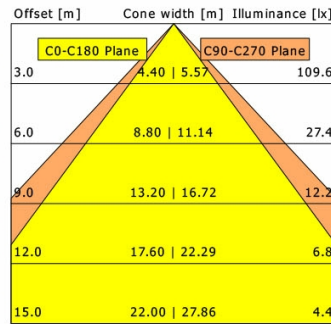

η	LED
Efficiency	96 lm/W
Direct/Indirect	↓ 100% / ↑ 0%
System Power	18 W
UGR	X=4H, Y=8H
Reflection factors	70/50/20
UGR C0/C180	18.9
UGR C90/C270	19.9
CIE Flux Codes	65 90 98 100 100
Ra/CRI	>80

LTS