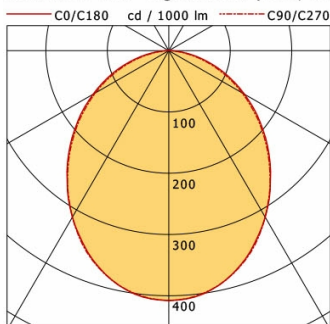

Lichtkanal 070 - Light-Insert (AOB, 1xLED 18W 840/4000K 1870lm)

	C0	C90	C180	C270
0°	408	408	408	408
15°	382	382	382	382
30°	314	314	314	314
45°	229	226	229	226
60°	142	138	142	138
75°	61	56	61	56
90°	1	0	1	0
cd / 1000 lm