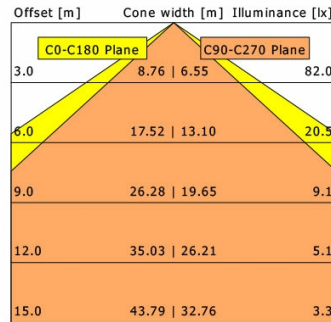

Lichtkanal 070 - Light-Insert (AOV-001/003/005.1, 1xLED 18W 840/4000K 2270lm)

η	LED
Efficiency	126 lm/W
Direct/Indirect	↓ 89% / ↑ 11%
System Power	18 W
UGR	X=4H, Y=8H
Reflection factors	70/50/20
UGR C0/C180	25.6
UGR C90/C270	22.3
CIE Flux Codes	46 75 92 89 100
Ra/CRI	>80

LTS