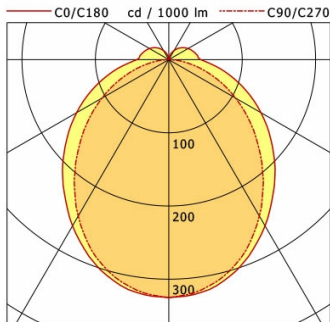

Lichtkanal 070 - Light-Insert (AOV-001/003/005.1, 1xLED 18W 840/4000K 2270lm)

	C0	C90	C180	C270
0°	325	325	325	325
30°	262	247	262	247
60°	145	105	145	105
90°	43	1	43	1
120°	30	1	30	1
150°	14	1	14	1
180°	0	0	0	0
cd / 1000 lm