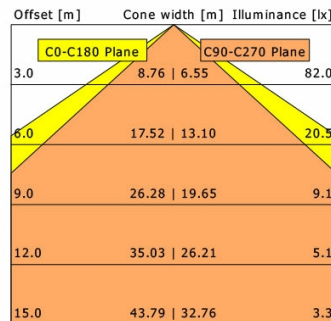

Lichtkanal 070 - Light-Insert (AOV-002/005.2, 1xLED 18W 840/4000K 2270lm)

η	LED
Efficiency	126 lm/W
Direct/Indirect	↓ 89% / ↑ 11%
System Power	18 W
UGR	X=4H, Y=8H
Reflection factors	70/50/20
UGR C0/C180	25.6
UGR C90/C270	22.3
CIE Flux Codes	46 75 92 89 100
Ra/CRI	>80

LTS