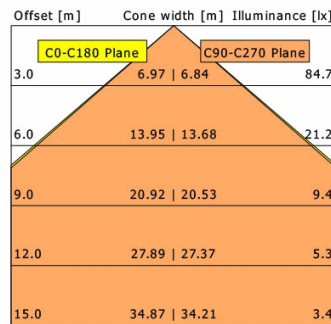

η	LED
Efficiency	104 lm/W
Direct/Indirect	↓ 100% / ↑ 0%
System Power	18 W
UGR	X=4H, Y=8H
Reflection factors	70/50/20
UGR C0/C180	23.4
UGR C90/C270	23.0
CIE Flux Codes	51 81 96 100 100
Ra/CRI	>80

LTS