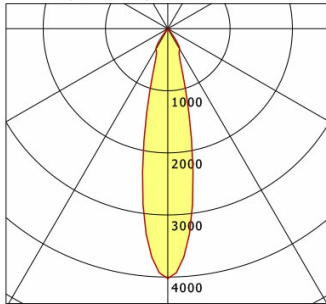

CSAFL 43.3030.25/DALI

CSA 40 Flat (1xLED 36W 830/3000K 3620lm 25 °)

C0/C180 cd / 1000 lm

	C0	C90	C180	C270
0°	4024	4024	4024	4024
15°	1215	1215	1215	1215
30°	383	383	383	383
45°	8	8	8	8
60°	3	3	3	3
75°	2	2	2	2
90°	0	0	0	0
cd / 1000 lm				

Offset [m] Cone width [m] Illuminance [lx]

Offset [m]	Cone width [m]	Illuminance [lx]
3.0	1.20	1618.4
6.0	2.40	404.6
9.0	3.60	179.8
12.0	4.80	101.2
15.0	6.01	64.7

η	LED
Efficiency	101 lm/W
Direct/Indirect	↓ 100% / ↑ 0%
System Power	36 W
UGR	X=4H, Y=8H
Reflection factors	70/50/20
UGR C0/C180	20.3
UGR C90/C270	20.3
CIE Flux Codes	99 99 100 100 100
Ra/CRI	>80

LTS

Accessories