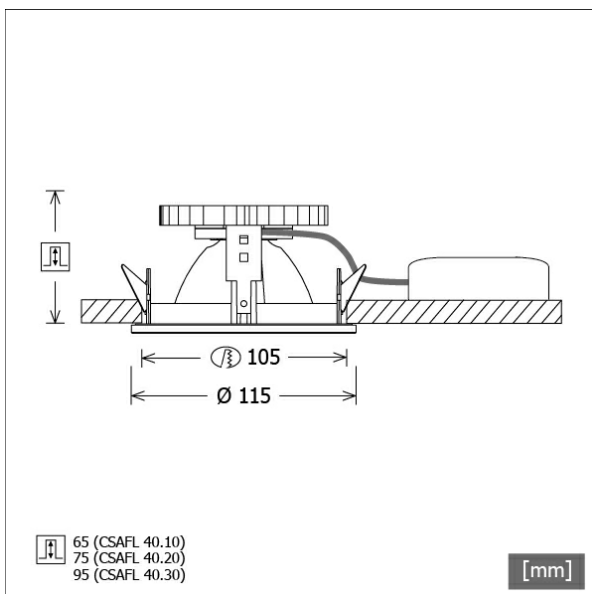

CSAFL 43.3030.25/DALI

Description

- recessed downlight with high-gloss front design for wide range of applications
- outstanding ease of maintenance
- no UV and thermal emissions
- thermal management with passive cooling (heat sink made from aluminium)
- specular aluminium reflector with precise symmetrical beam characteristic for optimum light output and glare-free lighting
- front ring and recessed ring made from die-cast zinc
- tool-free ceiling mounting via leaf springs (adjustable ceiling thickness)
- luminaire and ballast permanently connected via cable (length: 500 mm), ballast ready for mains connection
- ballast (LED converter DALI, dimmable) included (external placement)

Standard options

Special options

Colours	Article no.	EAN
black	642812	4043544490216
silver	642813	4043544490223
white	642814	4043544490230

Lighting data / Norms

Lamps	LED Spot / CRI 80 / 3000 K
EPREL light sources	851239
	L90 B50 50.000 h
	L80 B50 100.000 h
	L80 B20 50.000 h
Lifetime	
System power	36.0 W
Luminaire luminous flux	3620 lm
System efficiency	100.55 lm/W
Module efficiency	158.91 lm/W
UGR class	≤22
Beam range	Medium Flood
Beam angle	23°
Supply voltage	220 - 240 V / 50 - 60 Hz
Protection class	II
Type of protection	IP20

Dimensions / Weights

Outer diameter	115 mm
Height	100 mm
Cut-out (Ø)	105 mm
Ceiling thickness	3.0 - 25.0 mm
Recessed depth	95 mm
Net weight	0.84 kg
Gross weight	0.92 kg

CSAFL 43.3030.25/DALI

CSA 40 Flat (1xLED 36W 830/3000K 3620lm 25 °)

Offset [m]	Cone width [m]	Illuminance [lx]
3.0	1.20	1618.4
6.0	2.40	404.6
9.0	3.60	179.8
12.0	4.80	101.2
15.0	6.01	64.7

η	LED
Efficiency	101 lm/W
Direct/Indirect	↓ 100% / ↑ 0%
System Power	36 W
UGR	X=4H, Y=8H
Reflection factors	70/50/20
UGR C0/C180	20.3
UGR C90/C270	20.3
CIE Flux Codes	99 99 100 100 100
Ra/CRI	>80