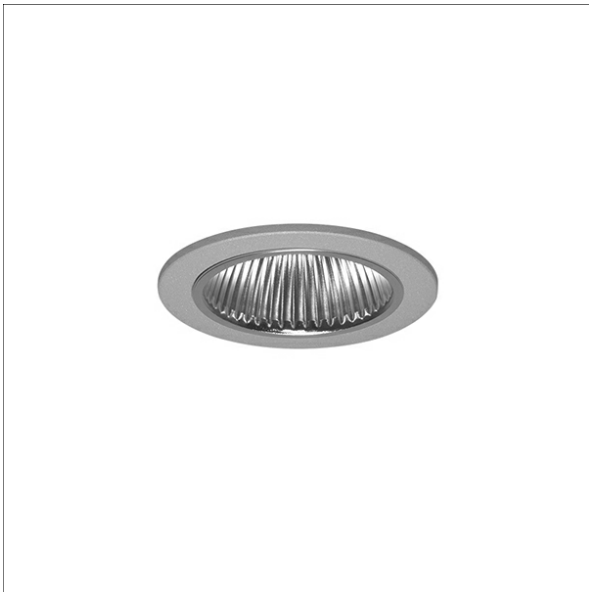

# CSAFL 43.3030.25/DALI

Colours	Article no.	EAN
black	642812	4043544490216
silver	642813	4043544490223
white	642814	4043544490230

## Description

- recessed downlight with high-gloss front design for wide range of applications
- outstanding ease of maintenance
- no UV and thermal emissions
- thermal management with passive cooling (heat sink made from aluminium)
- specular aluminium reflector with precise symmetrical beam characteristic for optimum light output and glare-free lighting
- front ring and recessed ring made from die-cast zinc
- tool-free ceiling mounting via leaf springs (adjustable ceiling thickness)
- luminaire and ballast permanently connected via cable (length: 500 mm), ballast ready for mains connection
- ballast (LED converter DALI, dimmable) included (external placement)