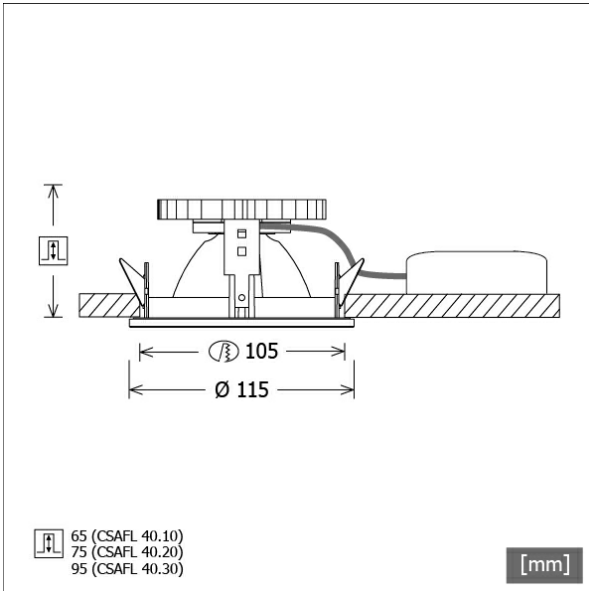

Description

- recessed downlight with high-gloss front design for wide range of applications
- outstanding ease of maintenance
- no UV and thermal emissions
- thermal management with passive cooling (heat sink made from aluminium)
- specular aluminium reflector with precise symmetrical beam characteristic for optimum light output and glare-free lighting
- front ring and recessed ring made from die-cast zinc
- tool-free ceiling mounting via leaf springs (adjustable ceiling thickness)
- luminaire and ballast permanently connected via cable (length: 500 mm), ballast ready for mains connection
- ballast (LED converter DALI, dimmable) included (external placement)