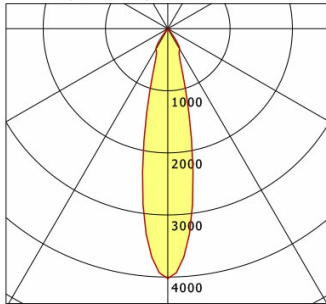

Standard options

Special options

Colours	Article no.	EAN
black	642812	4043544490216
silver	642813	4043544490223
white	642814	4043544490230

Lighting data / Norms

Lamps	LED Spot / CRI 80 / 3000 K
EPREL light sources	851239
	L90 B50 50.000 h
	L80 B50 100.000 h
	L80 B20 50.000 h
Lifetime	
System power	36.0 W
Luminaire luminous flux	3620 lm
System efficiency	100.55 lm/W
Module efficiency	158.91 lm/W
UGR class	≤22
Beam range	Medium Flood
Beam angle	23°
Supply voltage	220 - 240 V / 50 - 60 Hz
Protection class	II
Type of protection	IP20

Dimensions / Weights

Outer diameter	115 mm
Height	100 mm
Cut-out (Ø)	105 mm
Ceiling thickness	3.0 - 25.0 mm
Recessed depth	95 mm
Net weight	0.84 kg
Gross weight	0.92 kg

CSAFL 43.3030.25/DALI

CSA 40 Flat (1xLED 36W 830/3000K 3620lm 25 °)

C0/C180 cd / 1000 lm

	C0	C90	C180	C270
0°	4024	4024	4024	4024
15°	1215	1215	1215	1215
30°	383	383	383	383
45°	8	8	8	8
60°	3	3	3	3
75°	2	2	2	2
90°	0	0	0	0
cd / 1000 lm				

Offset [m] Cone width [m] Illuminance [lx]

Offset [m]	Cone width [m]	Illuminance [lx]
3.0	1.20	1618.4
6.0	2.40	404.6
9.0	3.60	179.8
12.0	4.80	101.2
15.0	6.01	64.7

η	LED
Efficiency	101 lm/W
Direct/Indirect	↓ 100% / ↑ 0%
System Power	36 W
UGR	X=4H, Y=8H
Reflection factors	70/50/20
UGR C0/C180	20.3
UGR C90/C270	20.3
CIE Flux Codes	99 99 100 100 100
Ra/CRI	>80