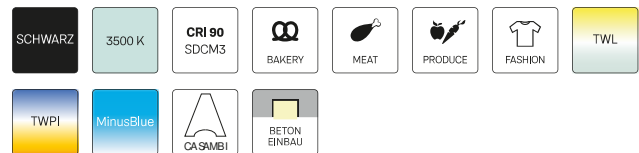

Standard options

Special options

Lighting data / Norms

Lamps	LED Spot / CRI 80 / 3000 K
EPREL light sources	851239
	L90 B50 50.000 h
	L80 B50 100.000 h
	L80 B20 50.000 h
Lifetime	
System power	36.0 W
Luminaire luminous flux	3620 lm
System efficiency	100.55 lm/W
Module efficiency	158.91 lm/W
UGR class	≤22
Beam range	Medium Flood
Beam angle	23°
Supply voltage	220 - 240 V / 50 - 60 Hz
Protection class	II
Type of protection	IP20

Dimensions / Weights

Outer diameter	115 mm
Height	100 mm
Cut-out (Ø)	105 mm
Ceiling thickness	3.0 - 25.0 mm
Recessed depth	95 mm
Net weight	0.84 kg
Gross weight	0.92 kg