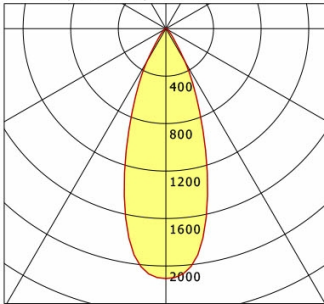

VTSS 13.0530.35/DALI

Vale-Tu Square Small (1xLED 12W 830/3000K 1050lm Wide-Flood °)

C0/C180 cd / 1000 lm

	C0	C90	C180	C270
0°	2106	2106	2106	2106
15°	1355	1355	1355	1355
30°	324	324	324	324
45°	46	46	46	46
60°	16	16	16	16
75°	8	8	8	8
90°	0	0	0	0
cd / 1000 lm				

Offset [m] Cone width [m] Illuminance [lx]

Offset [m]	Cone width [m]	Illuminance [lx]
3.0	1.99	245.7
6.0	3.98	61.4
9.0	5.96	27.3
12.0	7.95	15.4
15.0	9.94	9.8

η	LED
Efficiency	88 lm/W
Direct/Indirect	↓ 100% / ↑ 0%
System Power	12 W
UGR	X=4H, Y=8H
Reflection factors	70/50/20
UGR C0/C180	21.6
UGR C90/C270	21.6
CIE Flux Codes	93 98 99 100 100
Ra/CRI	>80

LTS

Accessories