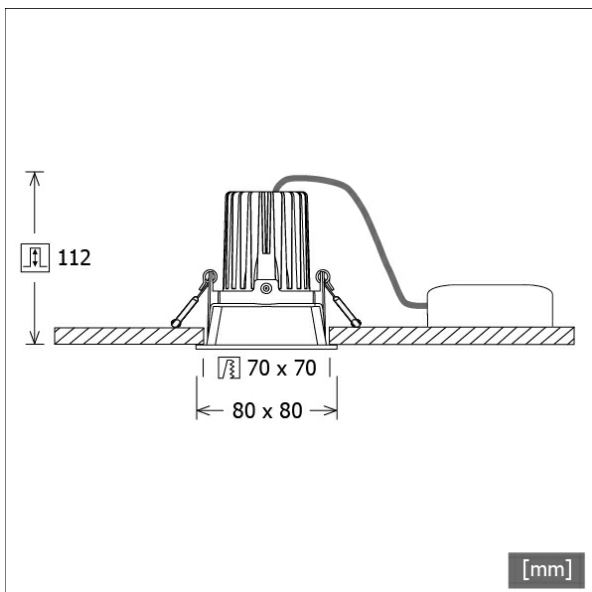

VTSS 13.0530.35/DALI

Description

- recessed spotlight with square recessed funnel
- reflector lens pivots through 20°
- outstanding ease of maintenance
- no UV and thermal emissions
- innovative thermal management with passive cooling
- recessed funnel and heat sink made from die-cast aluminium
- high-tech reflector lens made from PMMA for optimum light output and glare-free lighting
- tool-free ceiling mounting via quick-action clamping springs (automatic adjustment of the ceiling thickness)
- connection to ballast via luminaire cable with Mini-Clamp connector
- ballast (LED converter DALI, dimmable) included (external placement)

Standard options

Special options

Colours	Article no.	EAN
white	642096	4043544464293

Lighting data / Norms

Lamps	LED Spot / CRI 80 / 3000 K
EPREL light sources	871340
	L90 B50 50.000 h
	L80 B50 100.000 h
	L80 B20 50.000 h
Lifetime	
System power	12.0 W
Luminaire luminous flux	1050 lm
System efficiency	87.50 lm/W
Module efficiency	128.30 lm/W
UGR class	≤22
Beam angle	35°
Supply voltage	220 - 240 V / 50 - 60 Hz
Protection class	III
Type of protection	IP40

Dimensions / Weights

Length	80 mm
Width	80 mm
Height	98 mm
Cut-out (LxW)	70 x 70 mm
Ceiling thickness	10.0 - 15.0 mm
Recessed depth	112 mm
Diameter of light head	50 mm
Net weight	0.53 kg
Gross weight	0.59 kg

Offset [m] Cone width [m] Illuminance [lx]

Offset [m]	Cone width [m]	Illuminance [lx]
3.0	1.99	245.7
6.0	3.98	61.4
9.0	5.96	27.3
12.0	7.95	15.4
15.0	9.94	9.8

η	LED
Efficiency	88 lm/W
Direct/Indirect	↓ 100% / ↑ 0%
System Power	12 W
UGR	X=4H, Y=8H
Reflection factors	70/50/20
UGR C0/C180	21.6
UGR C90/C270	21.6
CIE Flux Codes	93 98 99 100 100
Ra/CRI	>80