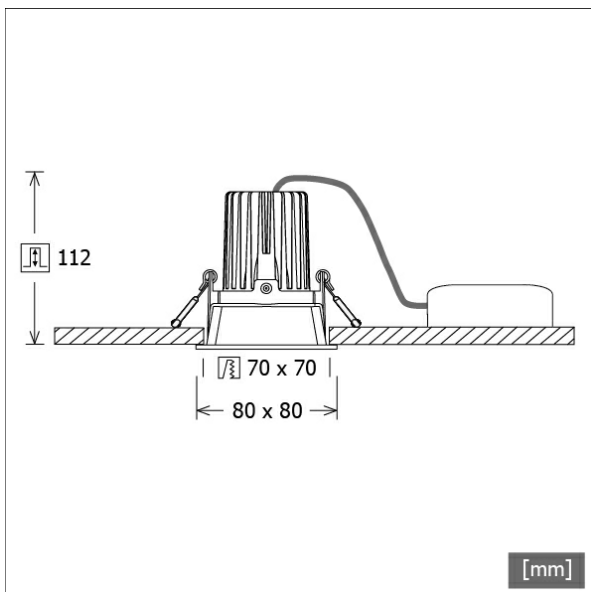

VTSS 13.0530.35/DALI

Description

- recessed spotlight with square recessed funnel
- reflector lens pivots through 20°
- outstanding ease of maintenance
- no UV and thermal emissions
- innovative thermal management with passive cooling
- recessed funnel and heat sink made from die-cast aluminium
- high-tech reflector lens made from PMMA for optimum light output and glare-free lighting
- tool-free ceiling mounting via quick-action clamping springs (automatic adjustment of the ceiling thickness)
- connection to ballast via luminaire cable with Mini-Clamp connector
- ballast (LED converter DALI, dimmable) included (external placement)

Standard options

Special options

Colours	Article no.	EAN
white	642096	4043544464293

Lighting data / Norms

Lamps	LED Spot / CRI 80 / 3000 K
EPREL light sources	871340
Lifetime	L90 B50 50.000 h L80 B50 100.000 h L80 B20 50.000 h
System power	12.0 W
Luminaire luminous flux	1050 lm
System efficiency	87.50 lm/W
Module efficiency	128.30 lm/W
UGR class	≤22
Beam angle	35°
Supply voltage	220 - 240 V / 50 - 60 Hz
Protection class	III
Type of protection	IP40

Dimensions / Weights

Length	80 mm
Width	80 mm
Height	98 mm
Cut-out (LxW)	70 x 70 mm
Ceiling thickness	10.0 - 15.0 mm
Recessed depth	112 mm
Diameter of light head	50 mm
Net weight	0.53 kg
Gross weight	0.59 kg

Offset [m] Cone width [m] Illuminance [lx]

Offset [m]	Cone width [m]	Illuminance [lx]
3.0	1.99	245.7
6.0	3.98	61.4
9.0	5.96	27.3
12.0	7.95	15.4
15.0	9.94	9.8

η	LED
Efficiency	88 lm/W
Direct/Indirect	↓ 100% / ↑ 0%
System Power	12 W
UGR	X=4H, Y=8H
Reflection factors	70/50/20
UGR C0/C180	21.6
UGR C90/C270	21.6
CIE Flux Codes	93 98 99 100 100
Ra/CRI	>80