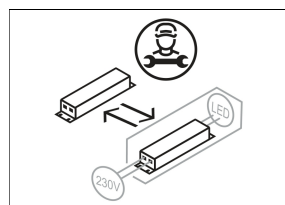

VTSS 13.0530.35/DALI

Description

- recessed spotlight with square recessed funnel
- reflector lens pivots through 20°
- outstanding ease of maintenance
- no UV and thermal emissions
- innovative thermal management with passive cooling
- recessed funnel and heat sink made from die-cast aluminium
- high-tech reflector lens made from PMMA for optimum light output and glare-free lighting
- tool-free ceiling mounting via quick-action clamping springs (automatic adjustment of the ceiling thickness)
- connection to ballast via luminaire cable with Mini-Clamp connector
- ballast (LED converter DALI, dimmable) included (external placement)

Standard options

Special options

Colours	Article no.	EAN
white	642096	4043544464293

Lighting data / Norms

Lamps	LED Spot / CRI 80 / 3000 K
EPREL light sources	871340
Lifetime	L90 B50 50.000 h L80 B50 100.000 h L80 B20 50.000 h
System power	12.0 W
Luminaire luminous flux	1050 lm
System efficiency	87.50 lm/W
Module efficiency	128.30 lm/W
UGR class	≤22
Beam angle	35°
Supply voltage	220 - 240 V / 50 - 60 Hz
Protection class	III
Type of protection	IP40

Dimensions / Weights

Length	80 mm
Width	80 mm
Height	98 mm
Cut-out (LxW)	70 x 70 mm
Ceiling thickness	10.0 - 15.0 mm
Recessed depth	112 mm
Diameter of light head	50 mm
Net weight	0.53 kg
Gross weight	0.59 kg