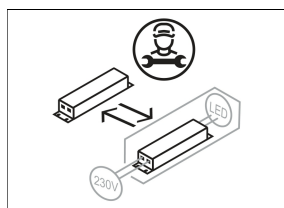

VTSS 13.0530.35/DALI

Description

- recessed spotlight with square recessed funnel
- reflector lens pivots through 20°
- outstanding ease of maintenance
- no UV and thermal emissions
- innovative thermal management with passive cooling
- recessed funnel and heat sink made from die-cast aluminium
- high-tech reflector lens made from PMMA for optimum light output and glare-free lighting
- tool-free ceiling mounting via quick-action clamping springs (automatic adjustment of the ceiling thickness)
- connection to ballast via luminaire cable with Mini-Clamp connector
- ballast (LED converter DALI, dimmable) included (external placement)

Standard options

Special options

Colours	Article no.	EAN
white	642096	4043544464293

Lighting data / Norms

Lamps	LED Spot / CRI 80 / 3000 K
EPREL light sources	871340
	L90 B50 50.000 h
	L80 B50 100.000 h
	L80 B20 50.000 h
Lifetime	
System power	12.0 W
Luminaire luminous flux	1050 lm
System efficiency	87.50 lm/W
Module efficiency	128.30 lm/W
UGR class	≤22
Beam angle	35°
Supply voltage	220 - 240 V / 50 - 60 Hz
Protection class	III
Type of protection	IP40

Dimensions / Weights

Length	80 mm
Width	80 mm
Height	98 mm
Cut-out (LxW)	70 x 70 mm
Ceiling thickness	10.0 - 15.0 mm
Recessed depth	112 mm
Diameter of light head	50 mm
Net weight	0.53 kg
Gross weight	0.59 kg