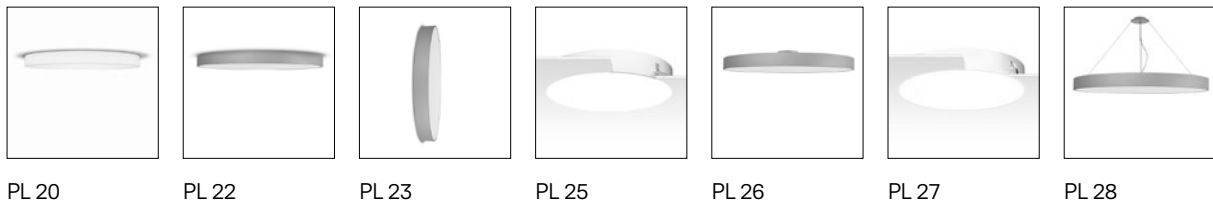

Refurbishment kits are available as standard for all PL-25 luminaires:

	D = 385 mm	D = 475 mm	D = 675 mm	D = 1000 mm
SYSTEM POWER	17,7 W *	31,4 W *	66,7 W *	141,3 W *
LUMINOUS FLUX AT 4000 K	1980 lm	3490 lm	7350 lm	17500 lm
EFFICIENCY AT 4000 K	111,86 lm/W *	111,14 lm/W *	110,19 lm/W *	123,84 lm/W *
DALI	Standard	Standard	Standard	Standard
CRI	80	80	80	80
COLOUR TEMPERATURE	3000 K, 4000 K	3000 K, 4000 K	3000 K, 4000 K	3000 K, 4000 K

* approx. value