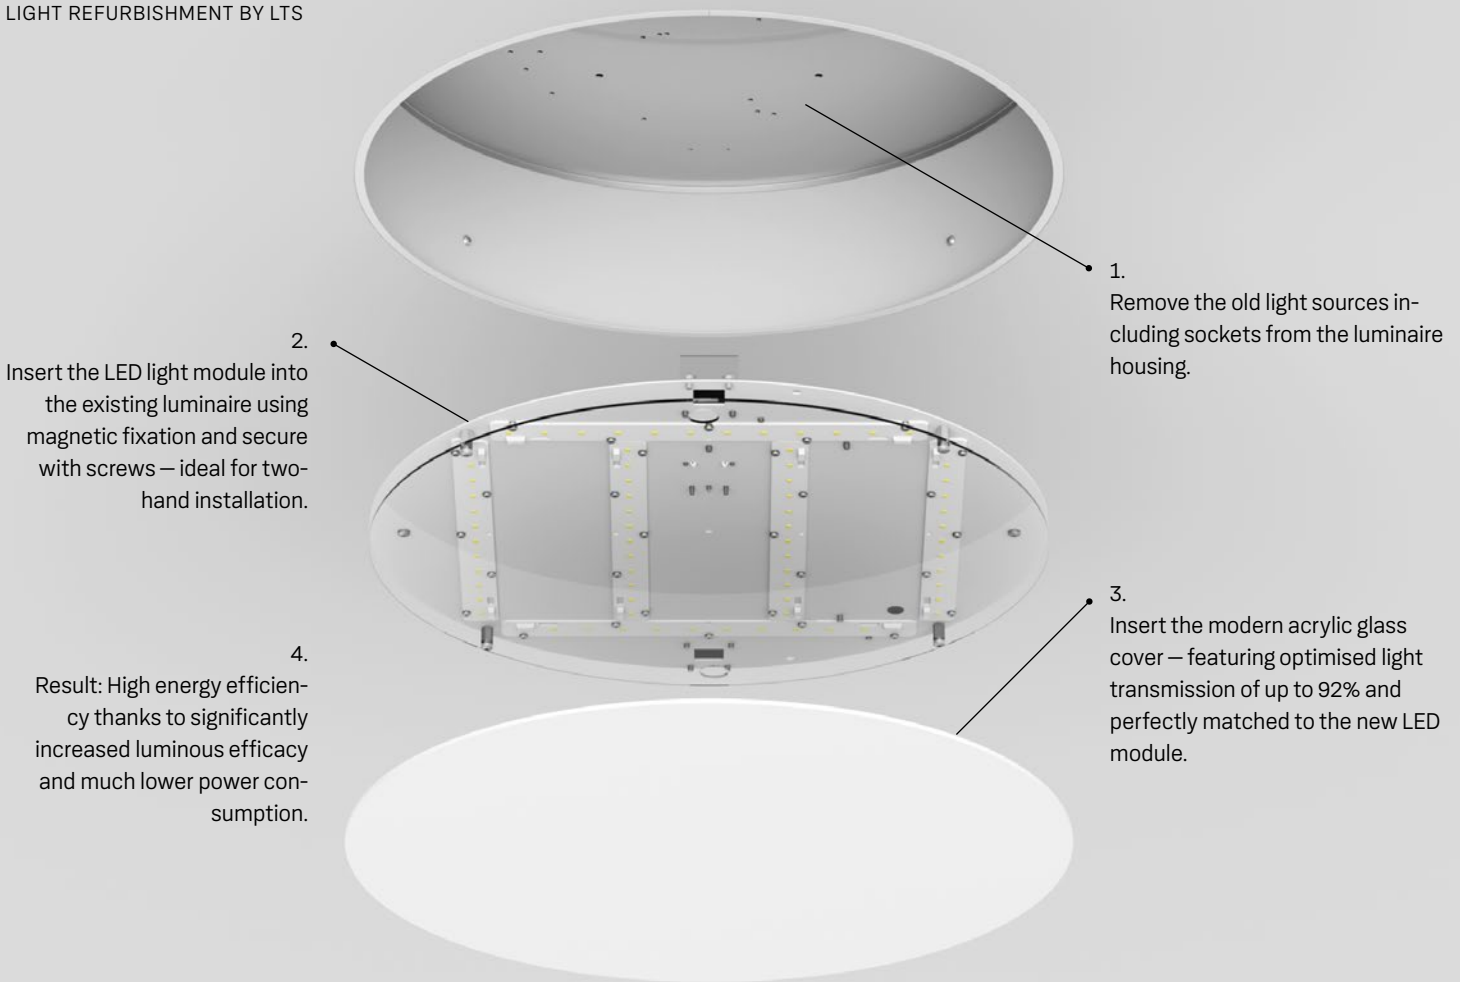

PL FAMILY REFURBISHMENT

PRACTICAL & FAST

LTS

PL REFURBISHMENT EFFICIENCY THAT LASTS

HIGH-EFFICIENCY REFURBISHMENT KIT FOR YOUR PL LUMINAIRE

Whether round or square PL luminaires – all variants can be upgraded to the latest LED technology using the LTS high-efficiency refurbishment kit. The previous light sources are replaced quickly and efficiently by an LED insert – thanks to a clever magnetic holder and additional screw fastening, ideal for two-hand installation.

	D = 385 mm	D = 475 mm	D = 675 mm	D = 1000 mm
SYSTEM POWER	17,7 W *	31,4 W *	66,7 W *	141,3 W *
LUMINOUS FLUX AT 4000 K	1980 lm	3490 lm	7350 lm	17500 lm
EFFICIENCY AT 4000 K	111,86 lm/W *	111,14 lm/W *	110,19 lm/W *	123,84 lm/W *
DALI	Standard	Standard	Standard	Standard
CRI	80	80	80	80
COLOUR TEMPERATURE	3000 K, 4000 K	3000 K, 4000 K	3000 K, 4000 K	3000 K, 4000 K